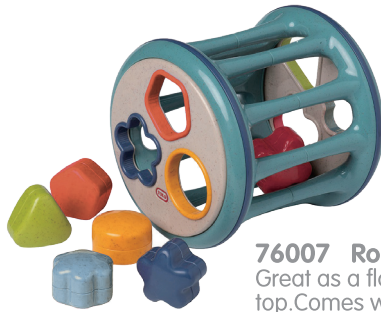

Baby Jeep  
3.9in x 2.3in x 2.7in (L/W/H)

Baby Sport  
3.7in x 2.3in x 2.5in (L/W/H)

Baby Roadster  
3.9in x 2.3in x 2.3in (L/W/H)

Baby Fire Engine  
3.5in x 3.1in x 2.3in (L/W/H)

Baby Ambulance  
3.5in x 2.8in x 2.3in (L/W/H)

Baby Helicopter  
3.5in x 3.5in x 2.7in (L/W/H)

Baby Aeroplane  
3.5in x 3.1in x 3.5in (L/W/H)

Baby Police Car  
3.5in x 2.4in x 3.1in (L/W/H)

12  
m+

**76004 Rolling Ball Shape Sorter**  
6 shapes, all with separate rattle sounds.  
5.7in x 5.7in x 5.7in (L/W/H)

**76007 Rolling Shape Sorter**  
Great as a floor toy or on a table top. Comes with 6 different coloured shapes, each with a different rattle sound.  
7.5in x 7.5in x 6.6in (L/W/H)

**76028 Push And Go Teddy**  
Press his head and watch him go!  
8in x 4.5in x 6.9in (L/W/H)

**76012 Tool Box**  
This set features 14 pieces of tools including a screwdriver, spanner, long oval connectors, cross head screws, bolts nuts and gears. A sturdy handle for your little one to transport all the tools.  
7in x 4.3in x 7in (L/W/H)